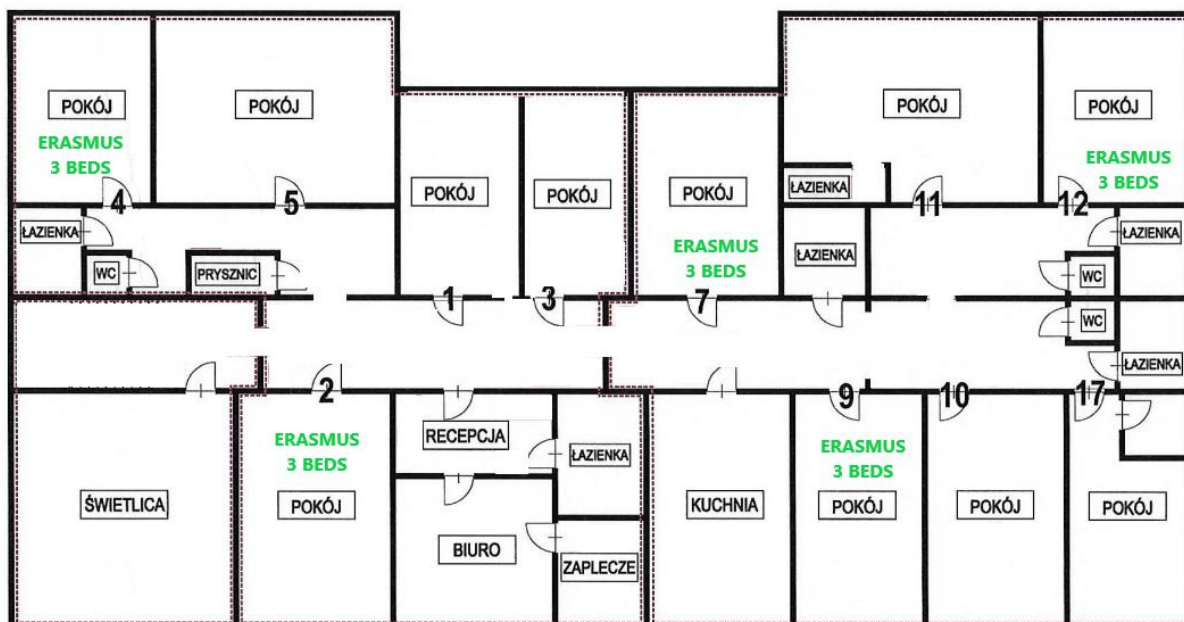

SZKOLNE SCHRONISKO MŁODZIEŻOWE W KONINIE

Address: *Leopolda Staffa 5, 62-510 Konin.*

Contact: recepca@ssm.konin.pl

Website: www.ssm.konin.pl